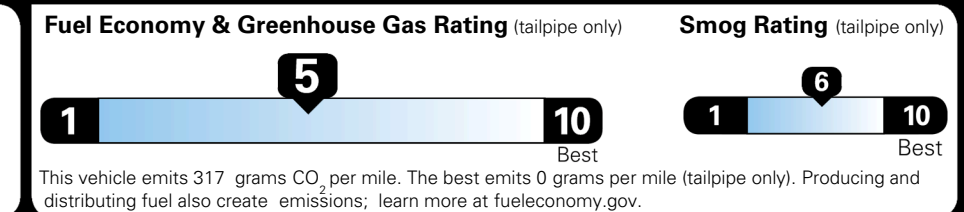

Gasoline Vehicle

You spend $250 more in fuel costs over 5 years compared to the average new vehicle.

Annual fuel cost $1,750